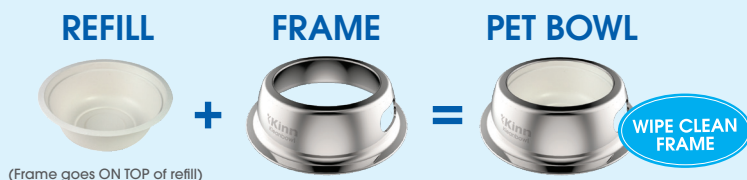

SPILL-PROOF!

Frame holds refill in place with anti-skid rubber ring

(Frame goes ON TOP of refill)

Want 100% spill-proof bowls guaranteed, e.g. for Lodging?

Check out Kinn Kleanbowl's complete system with wipe-clean frame + Nourish-Pet Refills at KleanbowlStaffTraining.com.